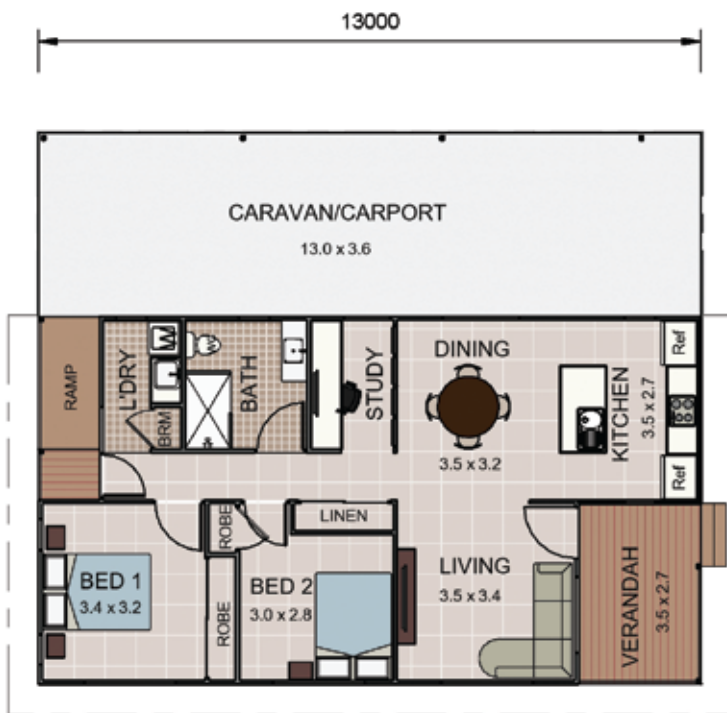

## House Features

-  2 Bedrooms + Study
-  1 Bathroom
-  Separate Laundry
-  2 Car Spaces or  
1 Car Space + Caravan

Total Floor Area - 140.4m<sup>2</sup>

**Price on Application**