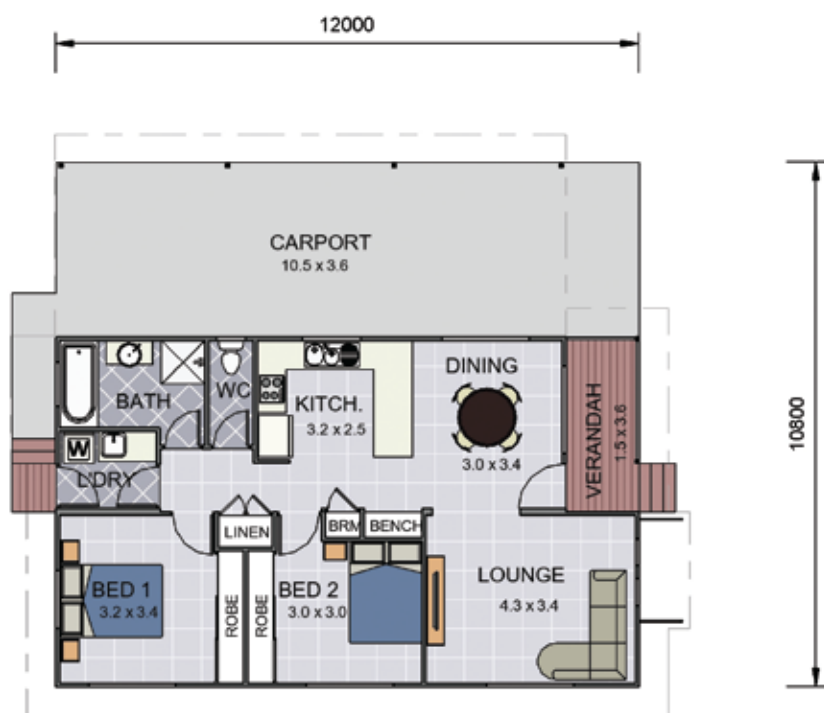

## House Features

-  2 Bedrooms
-  1 Bathroom
-  Separate Laundry
-  2 Car Spaces or  
1 Car Space + Caravan

Total Floor Area - 129.6m<sup>2</sup>

**Price on Application**